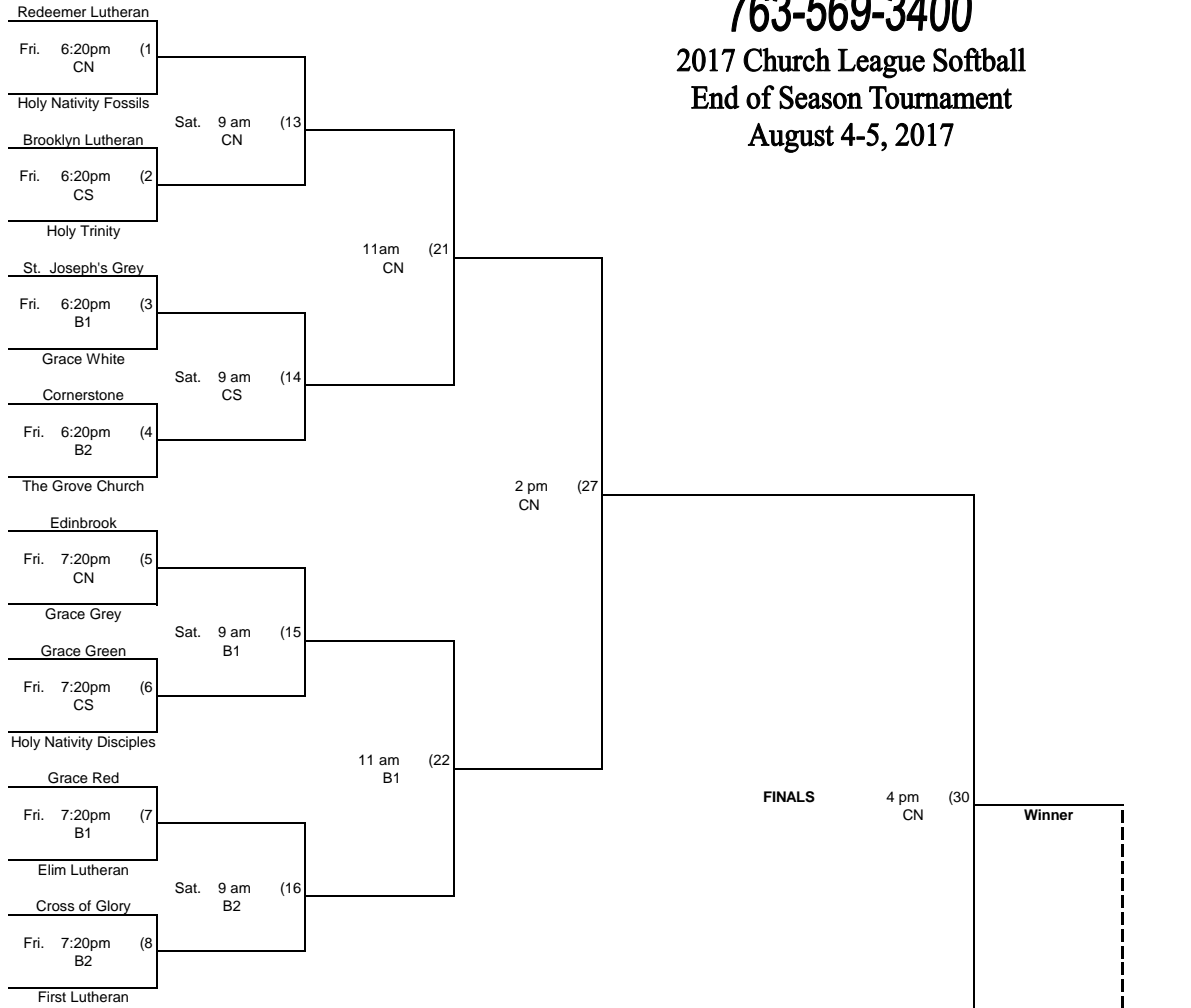

Brooklyn Center/Crystal Recreation

763-569-3400

2017 Church League Softball
End of Season Tournament
August 4-5, 2017

WINNER'S BRACKET

LOSER'S BRACKET

Code

CN - Centennial North - 6301 Shingle Creek Parkway
CS - Centennial South - 6301 Shingle Creek Parkway
B1 - Becker 1 - Hwy 81 & Bass Lake Road
B2 - Becker 2 - Hwy 81 & Bass Lake Road