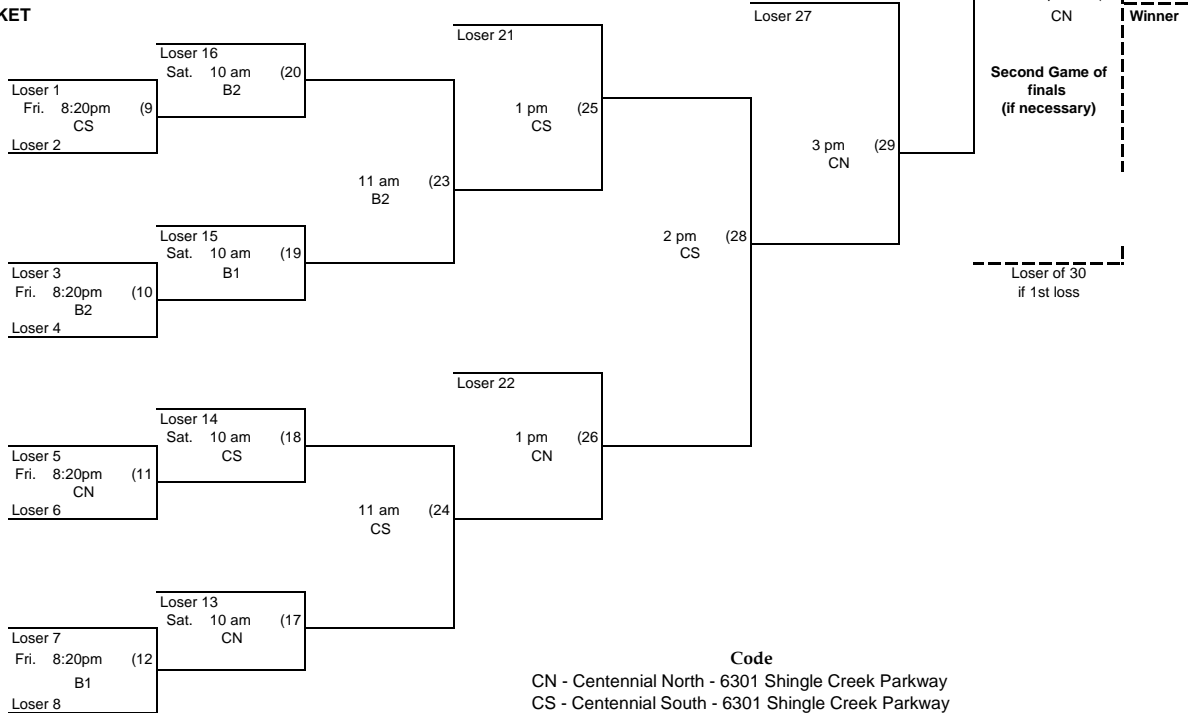

Brooklyn Center/Crystal Recreation

763-569-3400

2017 Church League Softball
End of Season Tournament
August 4-5, 2017

WINNER'S BRACKET

LOSER'S BRACKET

Code

CN - Centennial North - 6301 Shingle Creek Parkway
CS - Centennial South - 6301 Shingle Creek Parkway
B1 - Becker 1 - Hwy 81 & Bass Lake Road
B2 - Becker 2 - Hwy 81 & Bass Lake Road