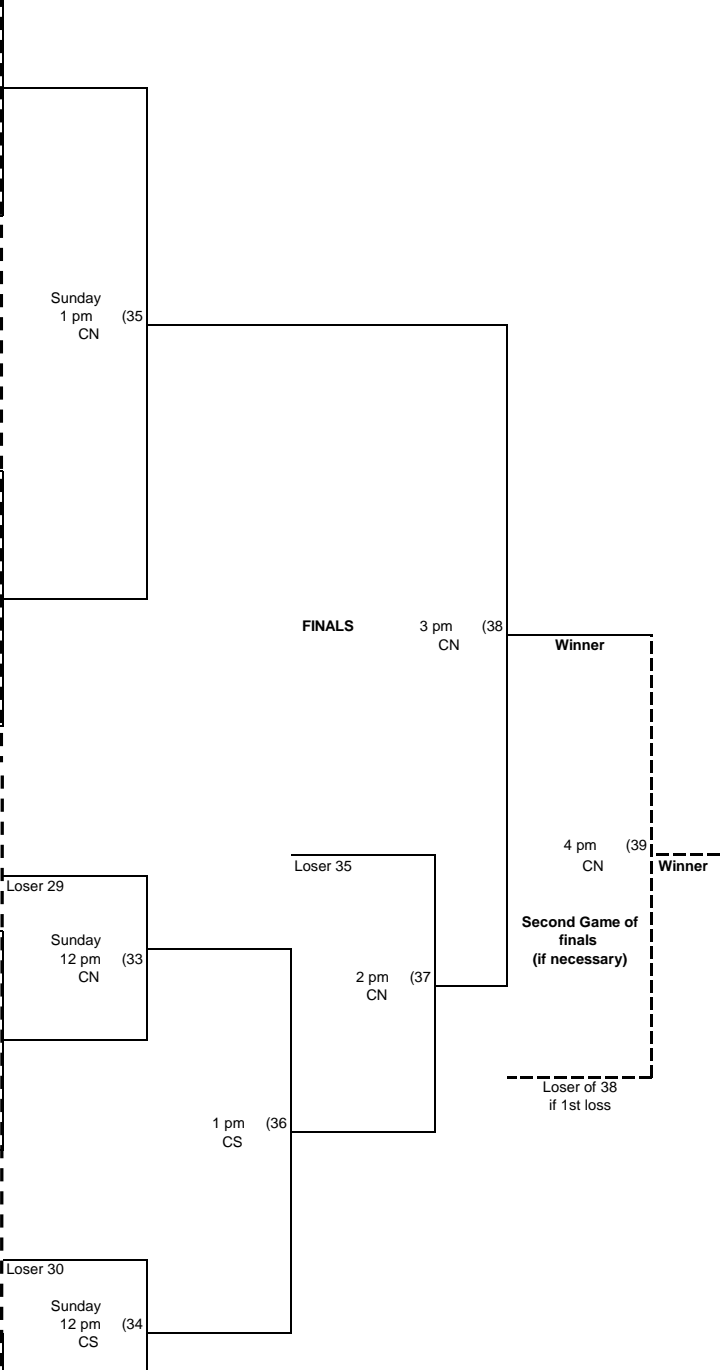

Brooklyn Center/Crystal Recreation

763-569-3400

2015 Church League Softball End of Season Tournament August 15-16, 2015

WINNER'S BRACKET

LOSER'S BRACKET

Sunday

FINALS

3 pm CN (38)

4 pm CN (39)

Second Game of
finals
(if necessary)

Loser of 38
if 1st loss

Code

CN - Centennial North - 6301 Shingle Creek Parkway
CS - Centennial South - 6301 Shingle Creek Parkway
EN - Evergreen North - 71st & Bryant Ave N
ES - Evergreen South - 71st & Bryant Ave N