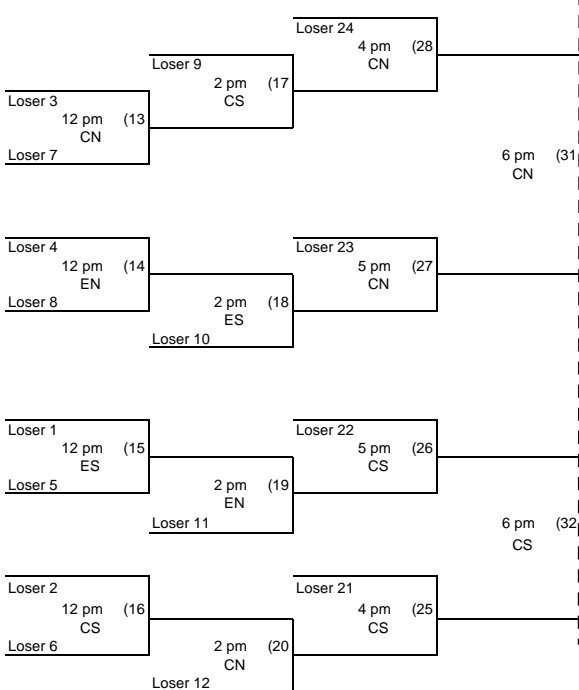

Brooklyn Center/Crystal Recreation

763-569-3400

2015 Church League Softball End of Season Tournament August 15-16, 2015

WINNER'S BRACKET

LOSER'S BRACKET

Sunday

FINALS

3 pm CN (38)

4 pm CN (39)

Second Game of
finals
(if necessary)

Loser of 38
if 1st loss

Code

CN - Centennial North - 6301 Shingle Creek Parkway
CS - Centennial South - 6301 Shingle Creek Parkway
EN - Evergreen North - 71st & Bryant Ave N
ES - Evergreen South - 71st & Bryant Ave N