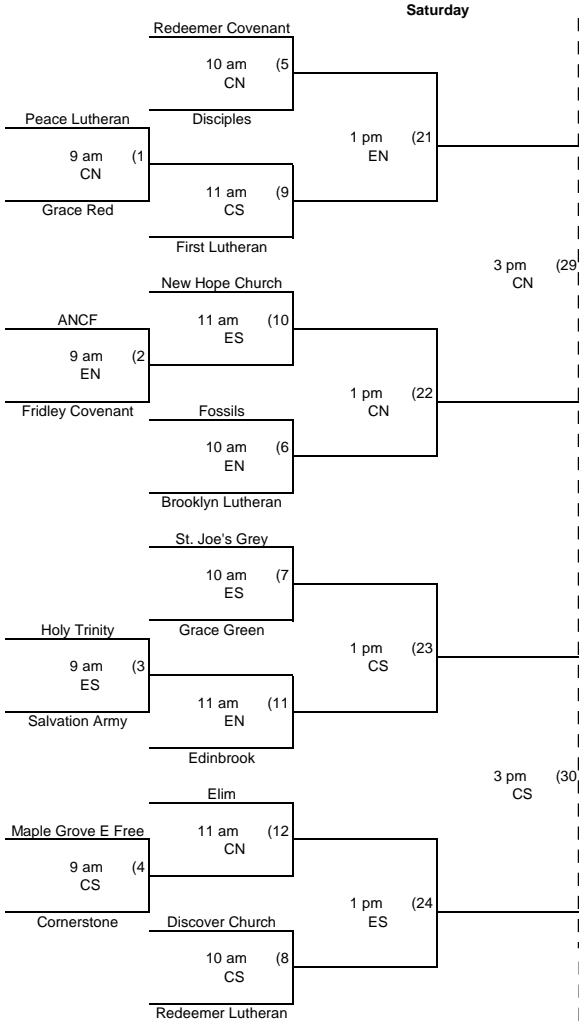

Brooklyn Center/Crystal Recreation

763-569-3400

2015 Church League Softball End of Season Tournament August 15-16, 2015

WINNER'S BRACKET

LOSER'S BRACKET

Sunday

FINALS

3 pm CN (38)

4 pm CN (39)

Second Game of
finals
(if necessary)

Loser of 38
if 1st loss

Code

CN - Centennial North - 6301 Shingle Creek Parkway
CS - Centennial South - 6301 Shingle Creek Parkway
EN - Evergreen North - 71st & Bryant Ave N
ES - Evergreen South - 71st & Bryant Ave N